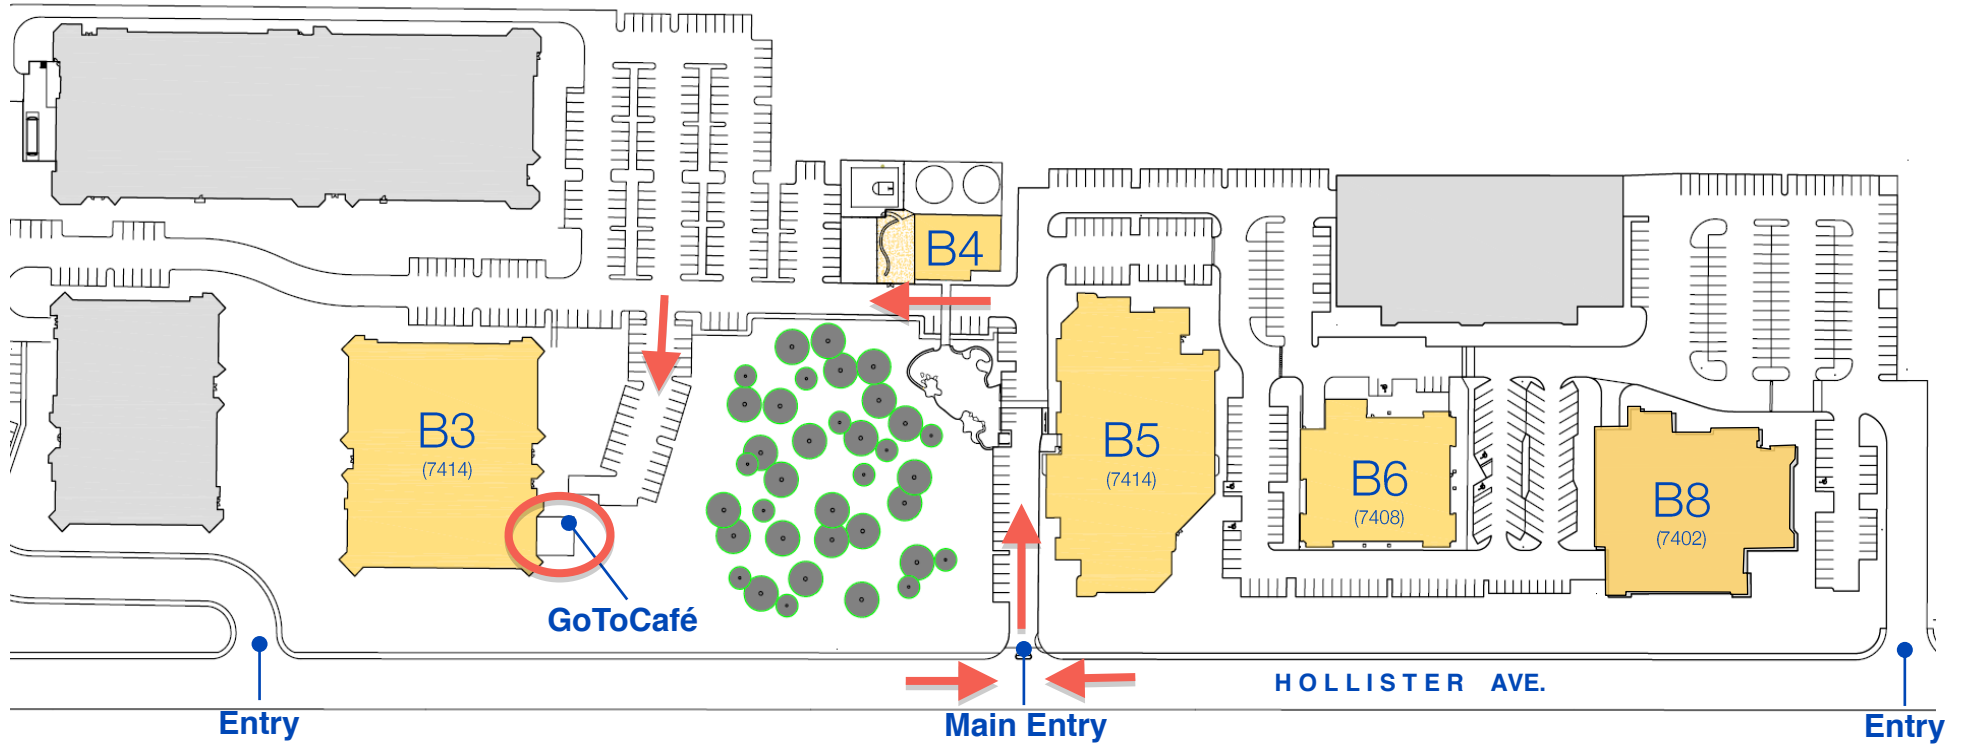

North Campus Site Plan

Citrix GoToCafe: 7414 Hollister - Main Entry is Entrance Road